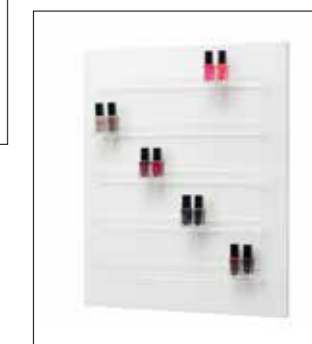

cod. TAV.754 EXP04

Struttura in nobilitato colore bianco/ cemento/rovere con 5 contenitori in plexiglass (porta smalti).
Misure cm: 50x 70 spessore 19 mm
Misure plexiglass cm: 45 x 4 x 2 h

*Structure in white melamine / concrete / oak with 5 boxes in plexiglass (nail polish holder).
Dimensions cm: 50x 70 thickness 19 mm
Dimensions plexiglass cm: 45 x 4 x 2 h*