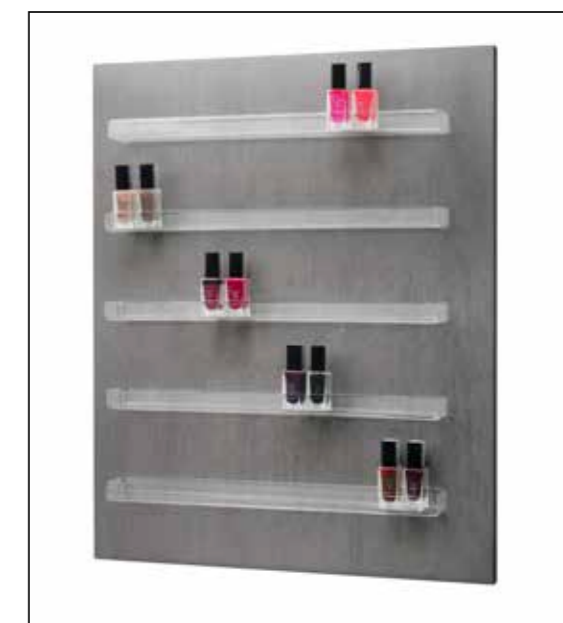

cod. TAV.754 EXP04

Struttura in nobilitato colore bianco/ cemento/rovere con 5 contenitori in plexiglass (porta smalti).
Misure cm: 50x 70 spessore 19 mm
Misure plexiglass cm: 45 x 4 x 2 h

*Structure in white melamine / concrete / oak with 5 boxes in plexiglass (nail polish holder).
Dimensions cm: 50x 70 thickness 19 mm
Dimensions plexiglass cm: 45 x 4 x 2 h*